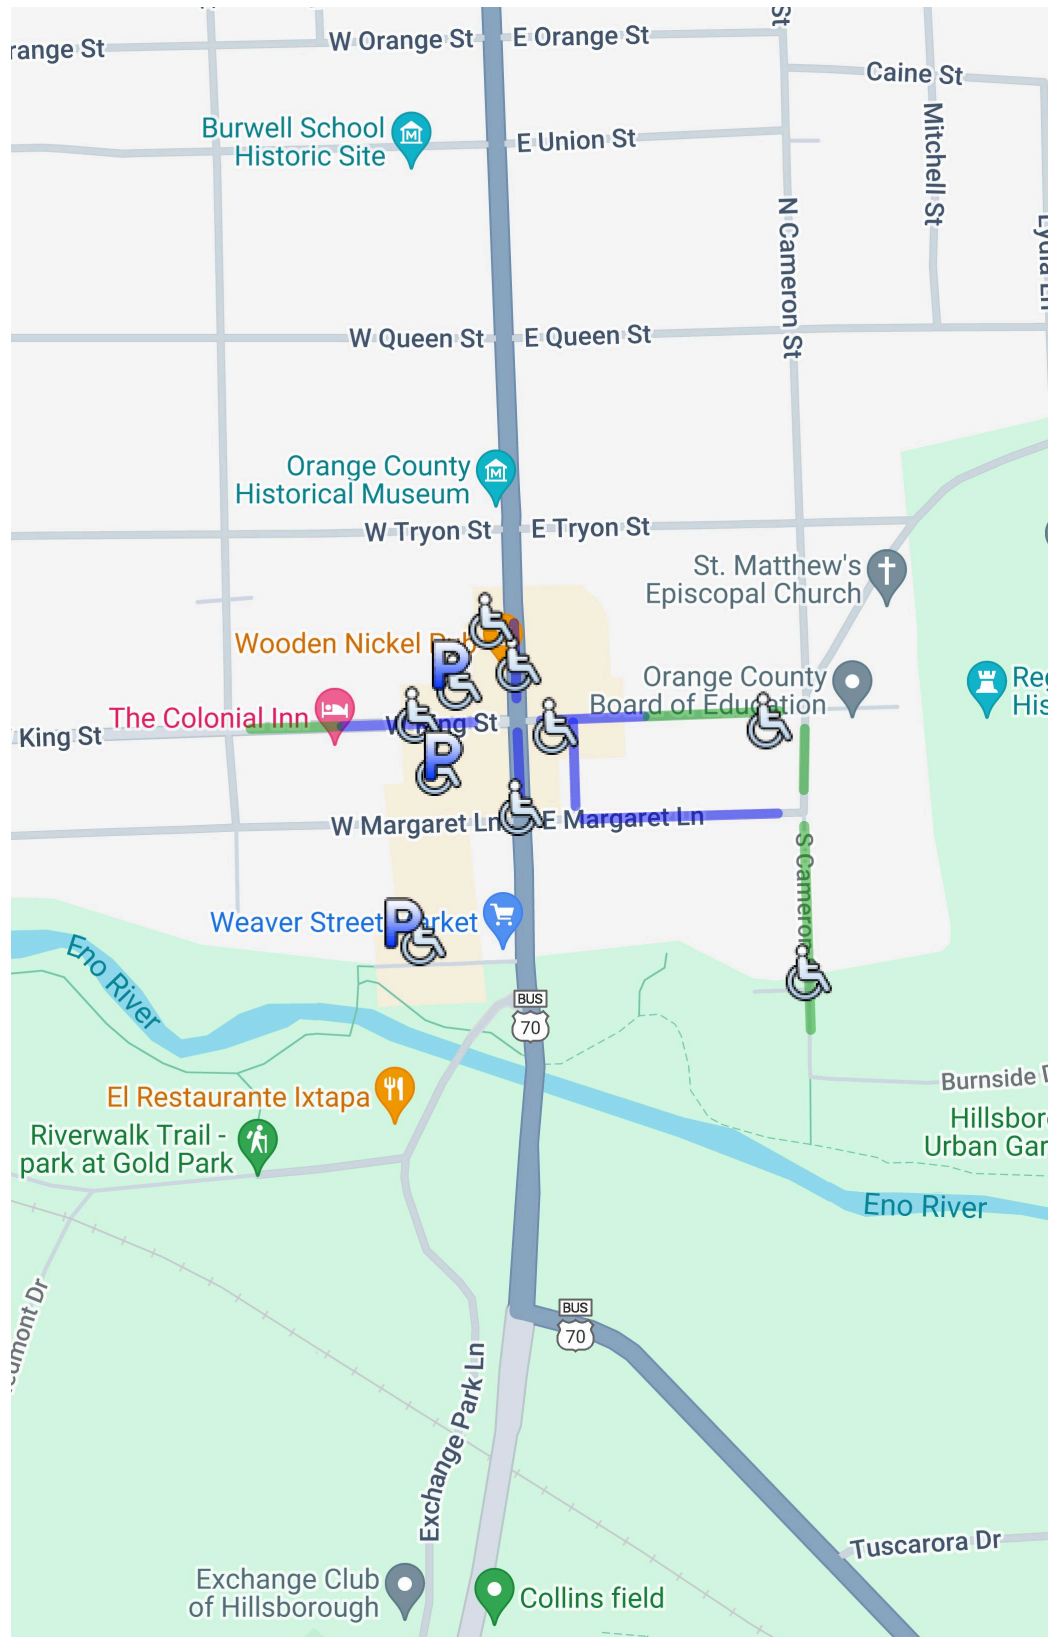

Public Parking in Downtown Hillsborough, NC

Public Parking

West King Street Parking Lot

Mayo Park Parking Lot

Eno River Parking Deck

On-Street Parking

On-Street Parking

On-Street Parking

On-Street Parking

On-Street Parking

On-Street Parking

On-Street Parking

On-Street Parking

On-Street Parking

On-Street Parking

Handicap Parking

Handicap Parking

Handicap Parking

Handicap Parking

Handicap Parking

Handicap Parking

Handicap Parking

Handicap Parking

Handicap Parking

Handicap Parking

This map shows the locations of public parking in downtown Hillsborough. Clicking on a parking icon will give you more information about that parking location, such as time limits or fees. To get directions to a particular parking location, right-click the parking icon and select "Directions to here" and then type in your starting address. For more information on parking and transportation options in Hillsborough, visit the Town of Hillsborough's website: